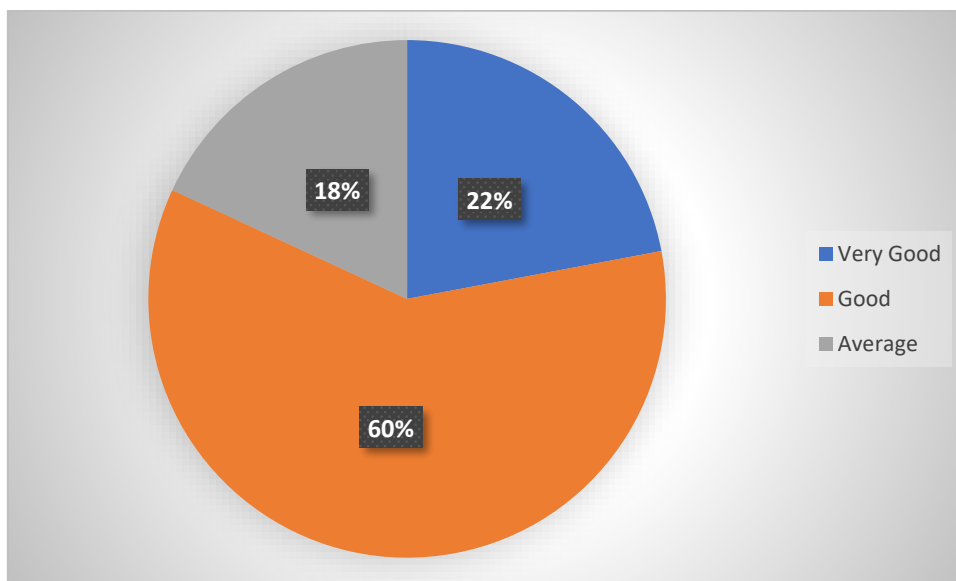

E-Mail : soucollege@gmail.com

Contact No.: 87542 09994, 87542 08885

Students Feedback

AQAR 2023 – 2024

Fairness of evaluation

Interaction with faculty

SOURASHTRA COLLEGE

(Autonomous)