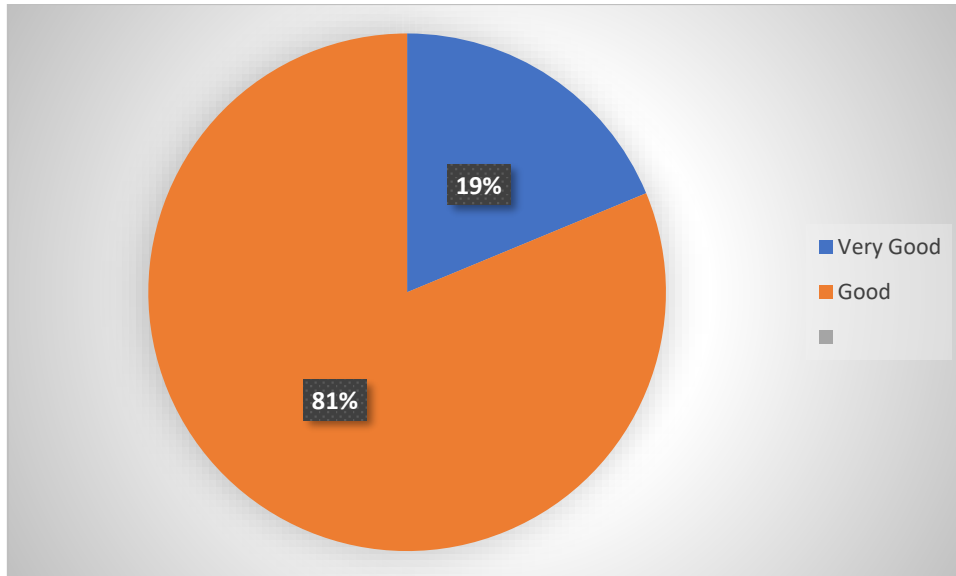

E-Mail : soucollege@gmail.com

Contact No.: 87542 09994, 87542 08885

Students Feedback

AQAR 2023 – 2024

Sports facilities

SOURASHTRA COLLEGE

(Autonomous)

(A Linguistic Minority Co-education Institution)