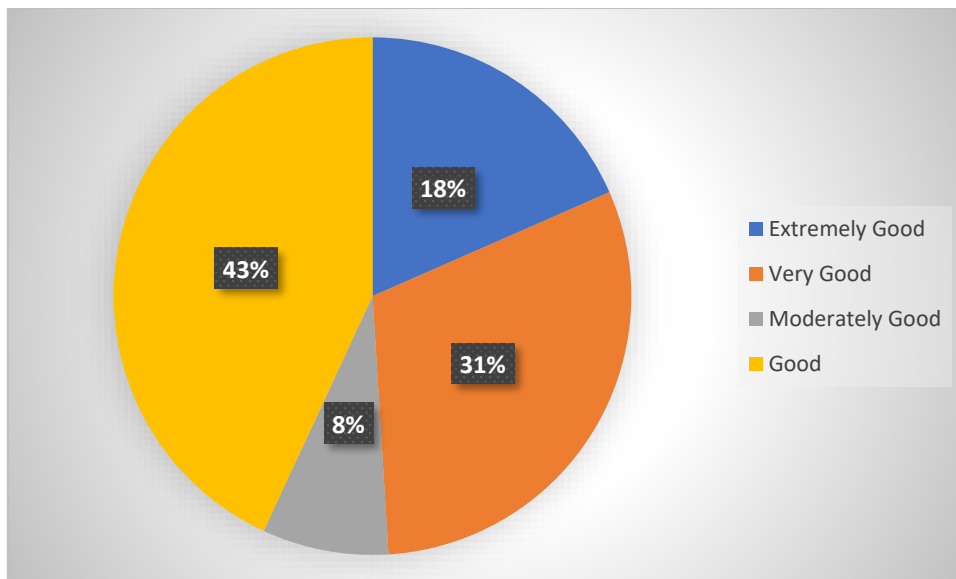

Overall rating