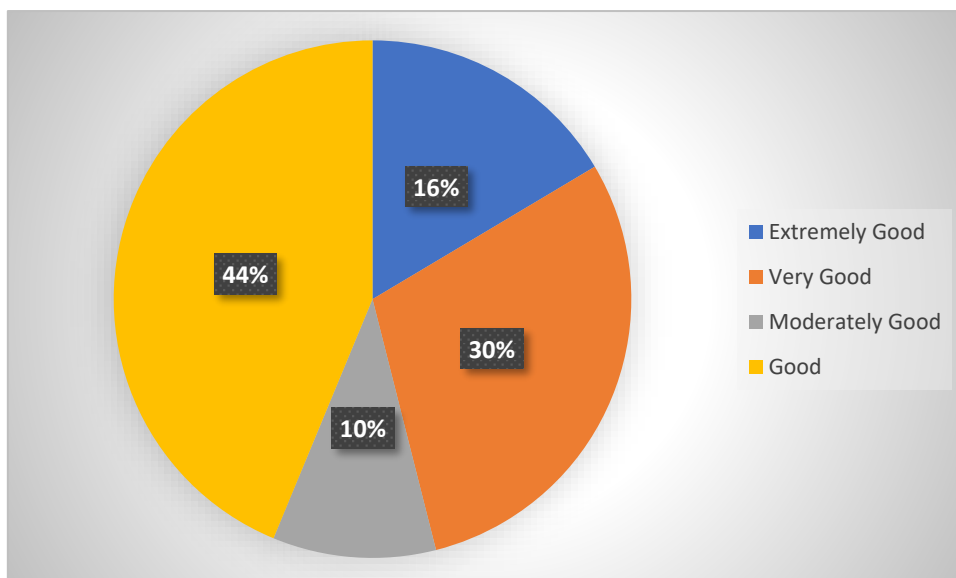

Website : sourashtracollege.com

E-Mail : soucollege@gmail.com

Contact No.: 87542 09994, 87542 08885

Students Feedback

AQAR 2023 – 2024

Depth of the course content

Extent of coverage of course

SOURASHTRA COLLEGE