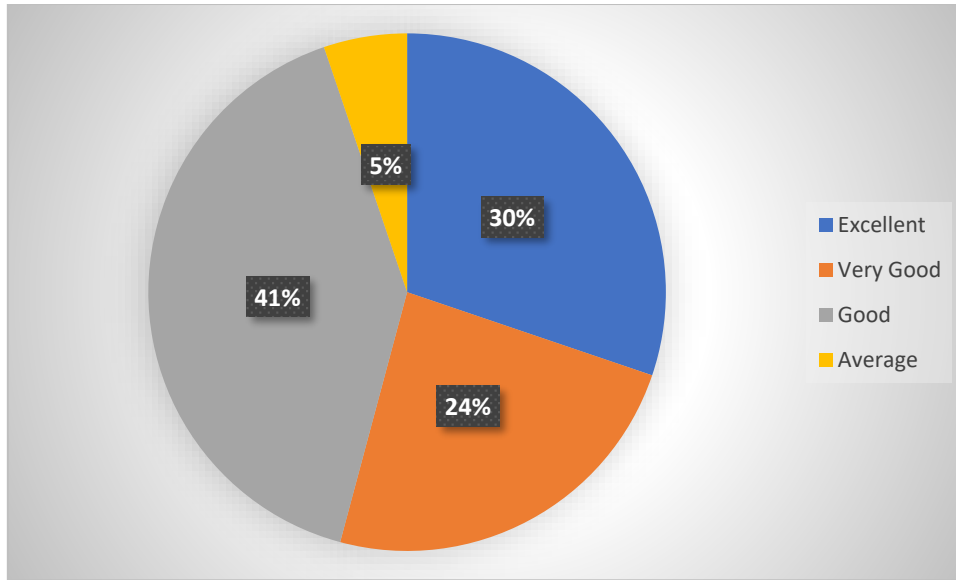

E-Mail : soucollege@gmail.com

Contact No.: 87542 09994, 87542 08885

Students Feedback

AQAR 2023 – 2024

Library

Infrastructure

SOURASHTRA COLLEGE

(Autonomous)