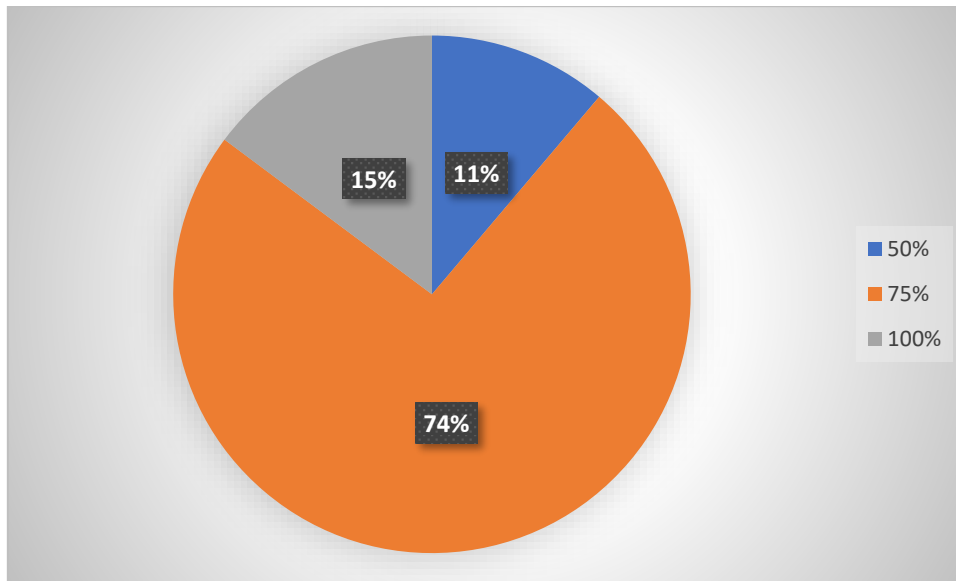

Website : sourashtracollege.com

E-Mail : soucollege@gmail.com

Contact No.: 87542 09994, 87542 08885

Students Feedback

AQAR 2023 – 2024

In your opinion, how much of the total weightage of a course should the internal assessment account for?