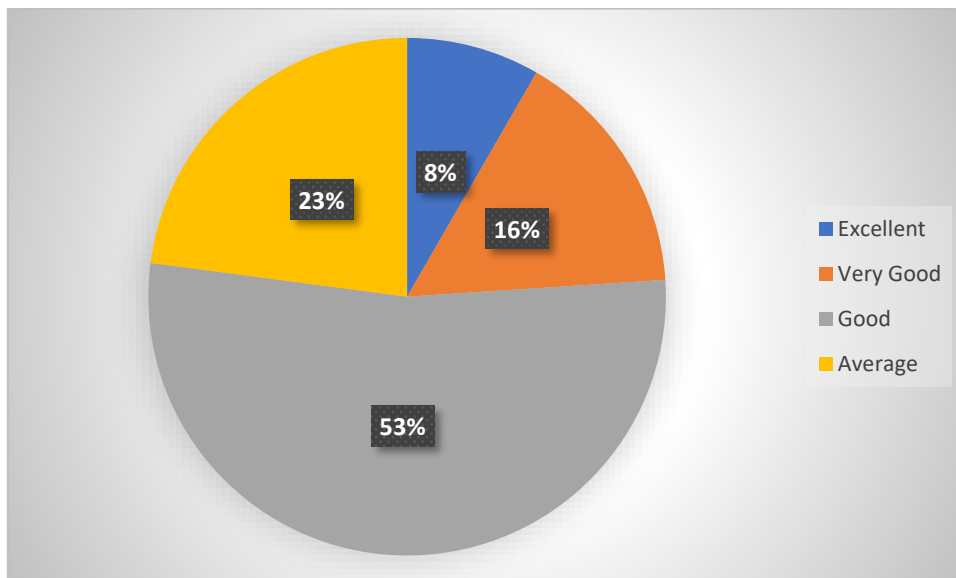

Training & Placement