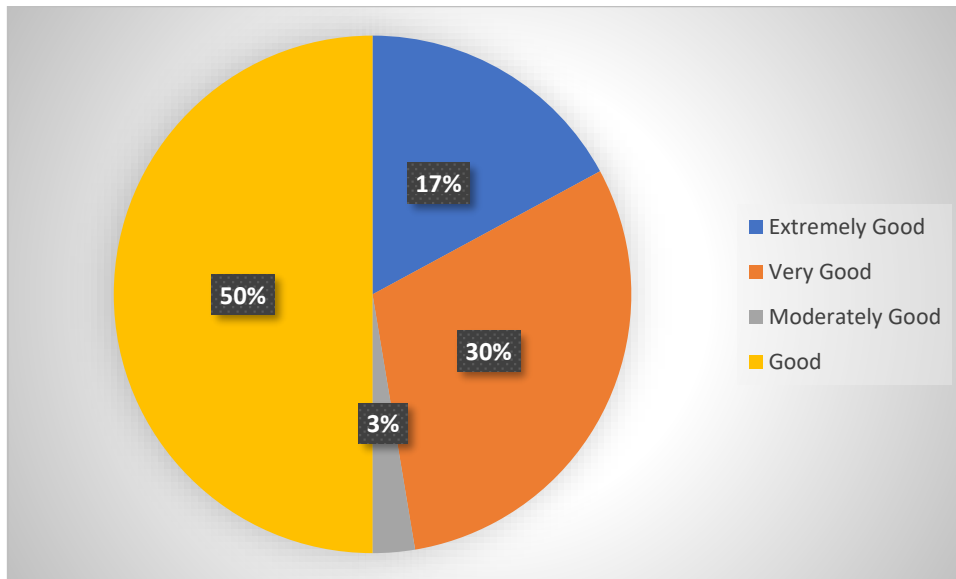

E-Mail : soucollege@gmail.com

Contact No.: 87542 09994, 87542 08885

Students Feedback

AQAR 2023 – 2024

course

Learning value (in terms of skills, concepts, knowledge, analytical abilities or broadening perspectives)