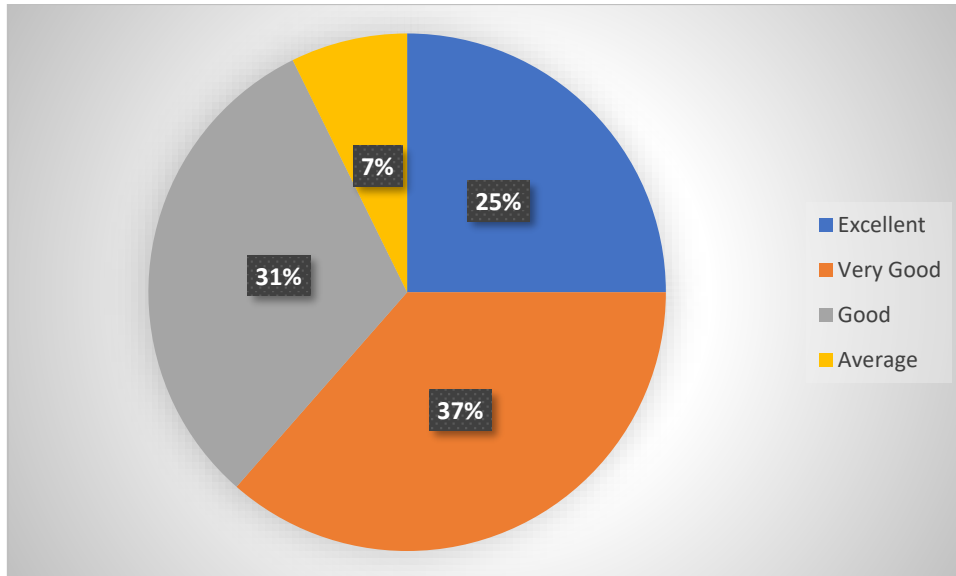

Website : sourashtracollege.com

E-Mail : soucollege@gmail.com

Contact No.: 87542 09994, 87542 08885

Students Feedback

AQAR 2023 – 2024

Are you satisfied with the examination system adopted in the College

How do you rate your satisfaction with the communication at the college end after completion of the course