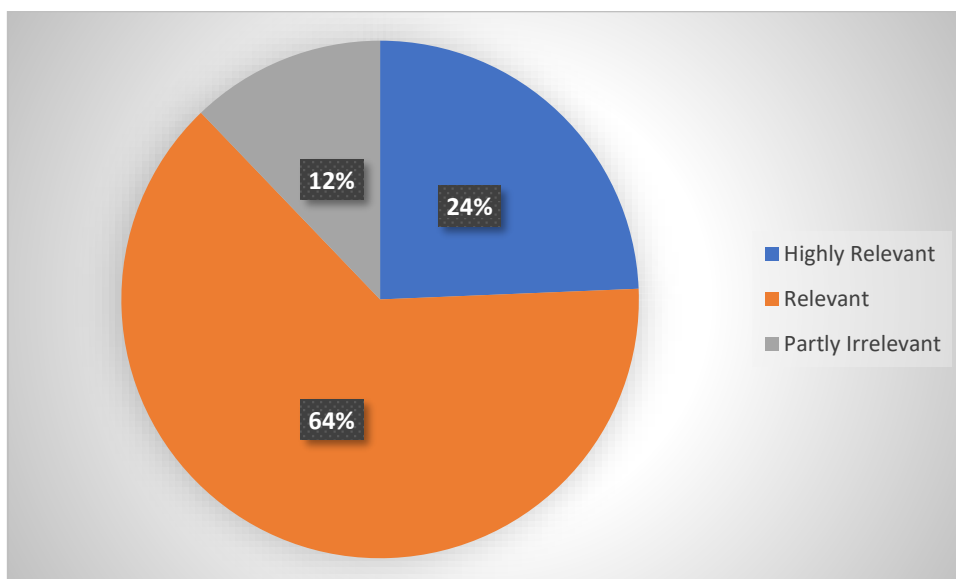

E-Mail : soucollege@gmail.com

Contact No.: 87542 09994, 87542 08885

Students Feedback

AQAR 2023 – 2024

syllabus

Your background for benefiting from the course

SOURASHTRA COLLEGE

(Autonomous)