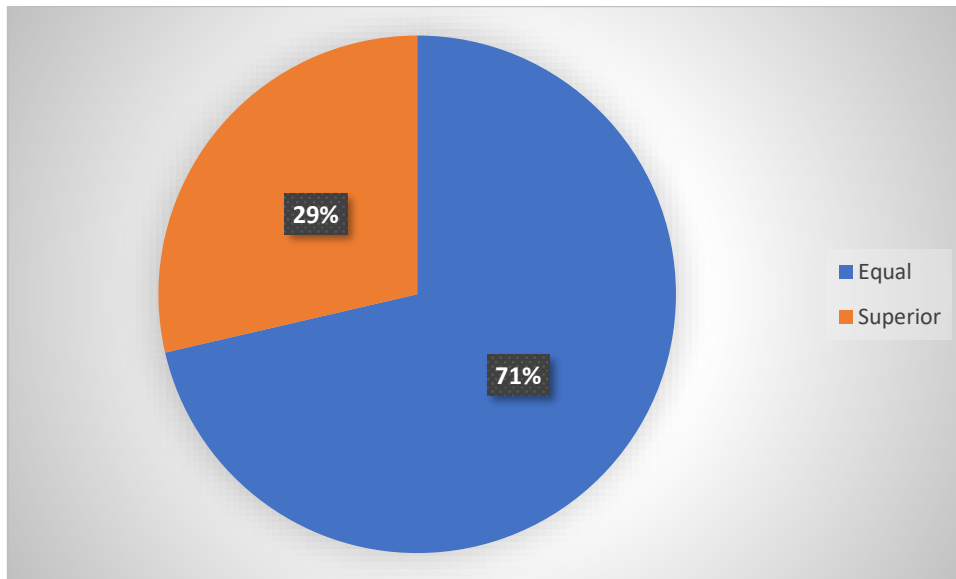

Website : sourashtracollege.com

E-Mail : soucollege@gmail.com

Contact No.: 87542 09994, 87542 08885

Students Feedback

AQAR 2023 – 2024

When you meet other college students of similar programme how do you feel about your programme