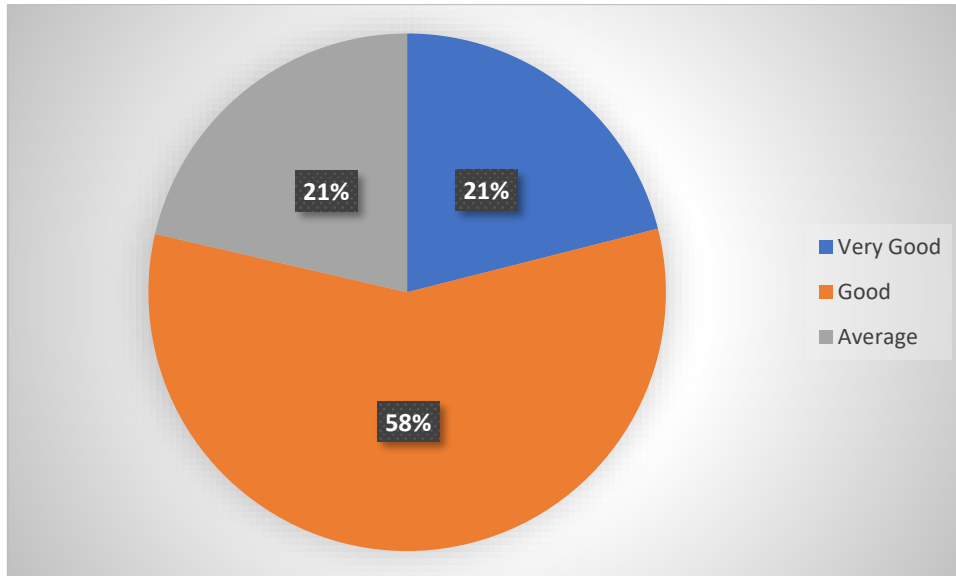

E-Mail : soucollege@gmail.com

Contact No.: 87542 09994, 87542 08885

Students Feedback

AQAR 2023 – 2024

Fairness of evaluation

Interaction with faculty

SOURASHTRA COLLEGE

(Autonomous)