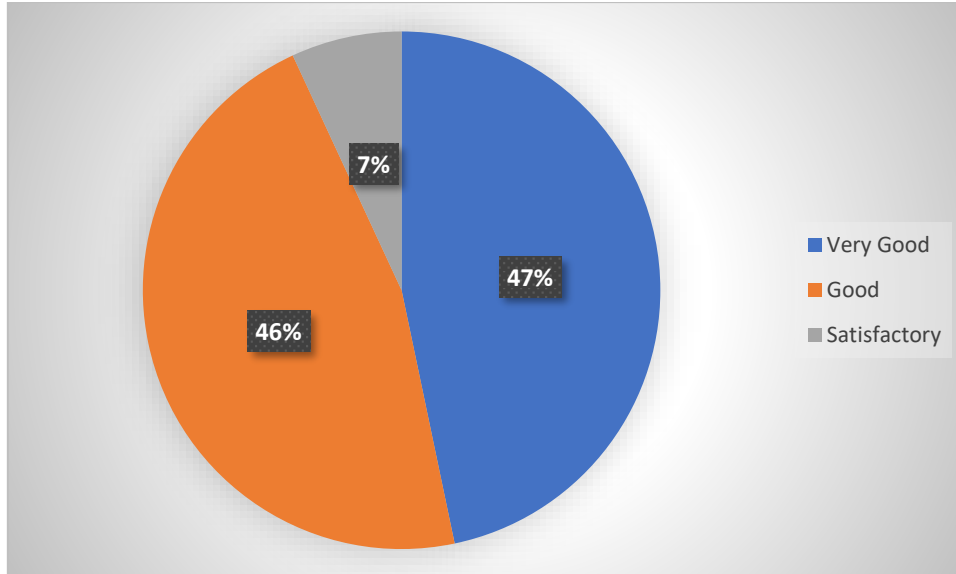

Website : sourashtracollege.com

E-Mail : soucollege@gmail.com

Contact No.: 87542 09994, 87542 08885

Students Feedback

AQAR 2023 – 2024

How do you rate the student-teacher relationship in your department

How do you feel about the college administrative office