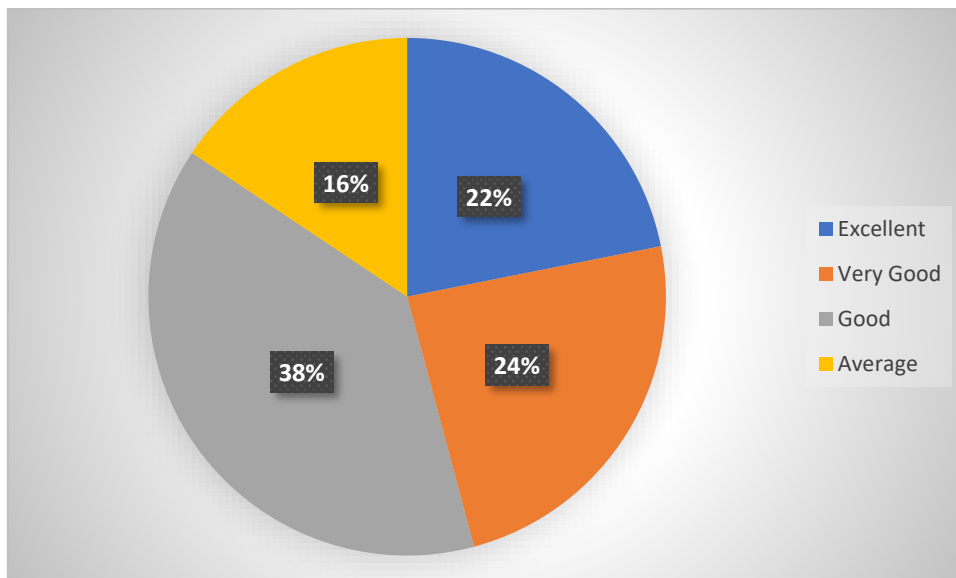

E-Mail : soucollege@gmail.com

Contact No.: 87542 09994, 87542 08885

Students Feedback

AQAR 2023 – 2024

Library

Infrastructure

SOURASHTRA COLLEGE

(Autonomous)