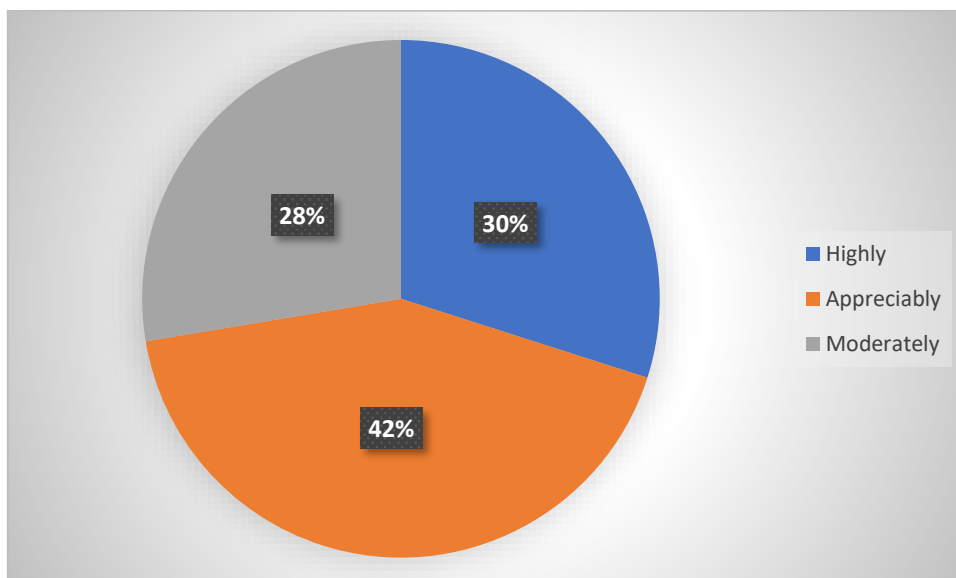

E-Mail : soucollege@gmail.com

Contact No.: 87542 09994, 87542 08885

Students Feedback

AQAR 2023 – 2024

Interaction with the teacher

Regular work

SOURASHTRA COLLEGE

(Autonomous)