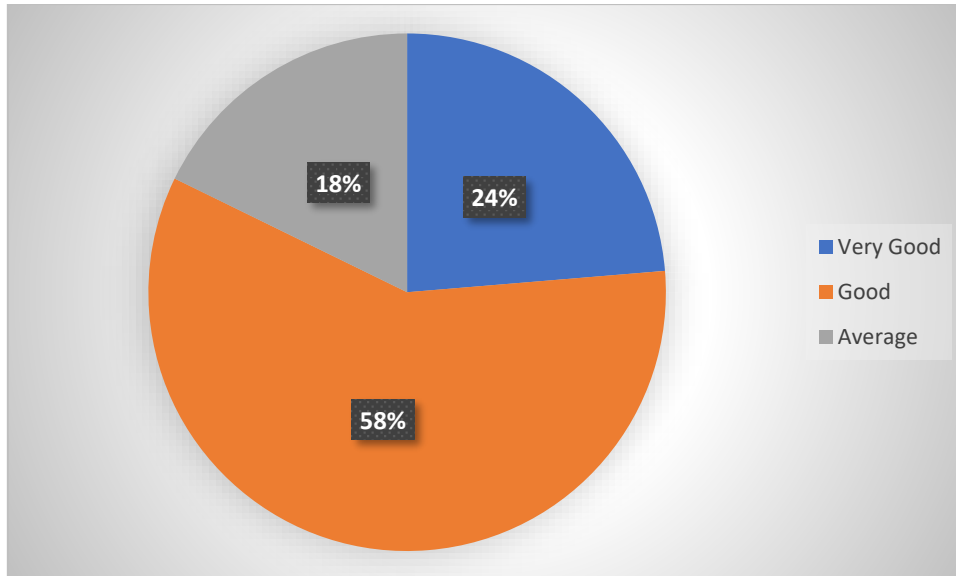

E-Mail : soucollege@gmail.com

Contact No.: 87542 09994, 87542 08885

Students Feedback

AQAR 2023 – 2024

Computer facilities

Recreational facilities

SOURASHTRA COLLEGE

(Autonomous)