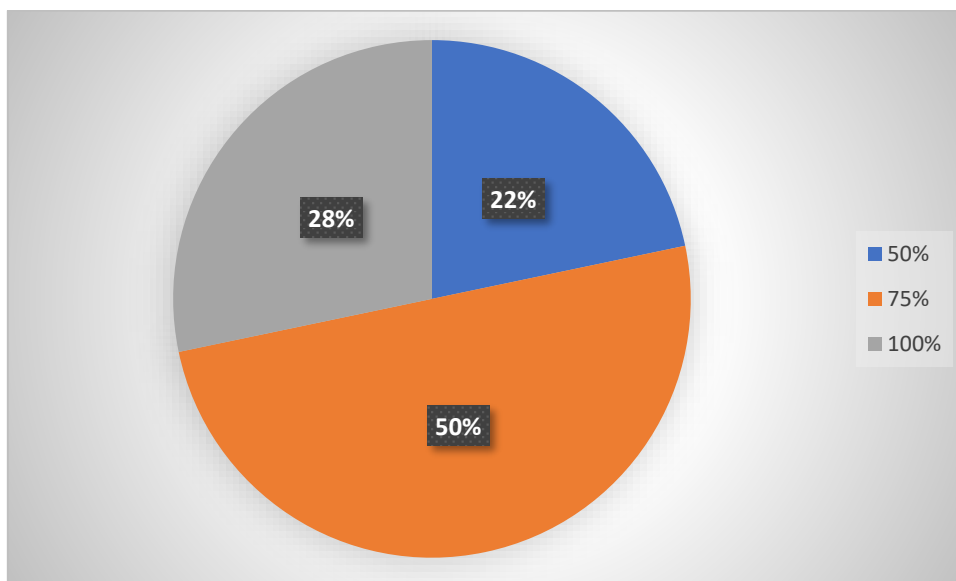

The internal assessment system operated (give percentage)