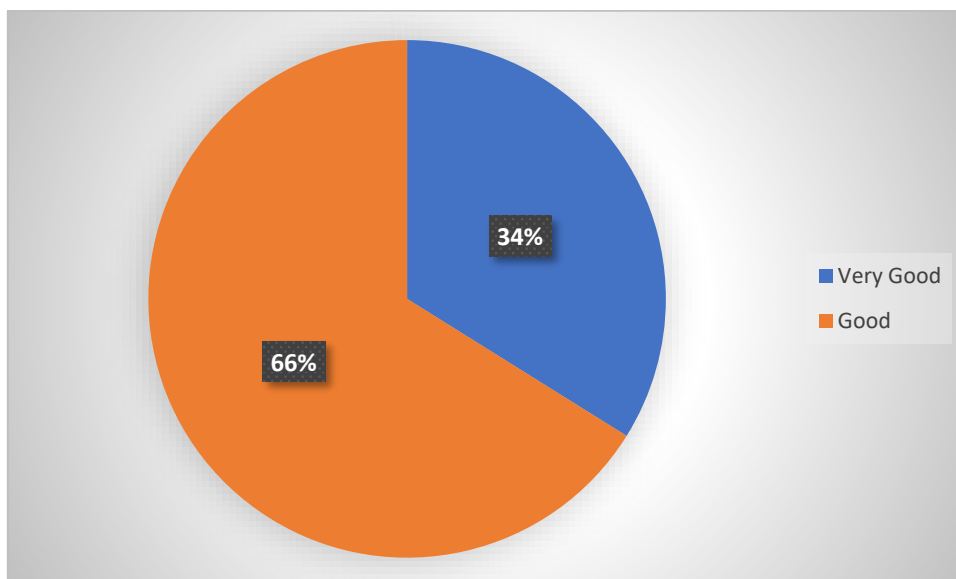

How do you rate the student-teacher relationship in the College as a whole