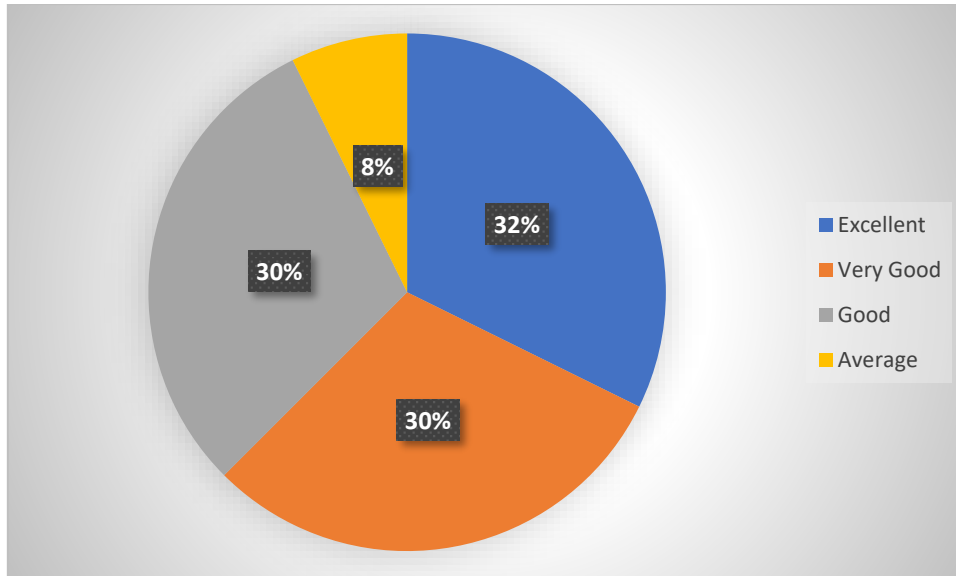

E-Mail : soucollege@gmail.com

Contact No.: 87542 09994, 87542 08885

Students Feedback

AQAR 2023 – 2024

Environment

Your opinion on college environment for conducive learning and overall development of the students