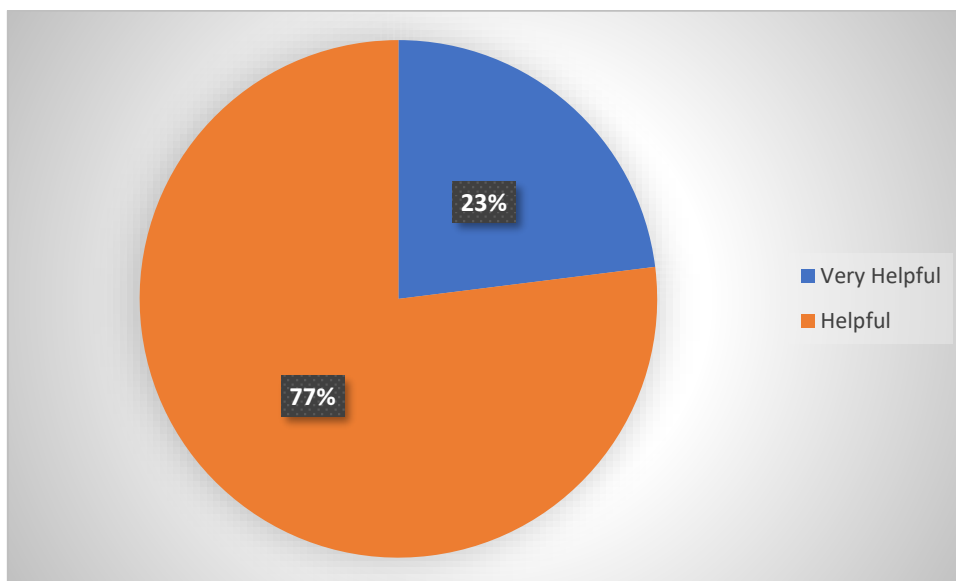

Website : sourashtracollege.com

E-Mail : soucollege@gmail.com

Contact No.: 87542 09994, 87542 08885

Students Feedback

AQAR 2023 – 2024

How do you rate the student-teacher relationship in your department

How do you feel about the college administrative office