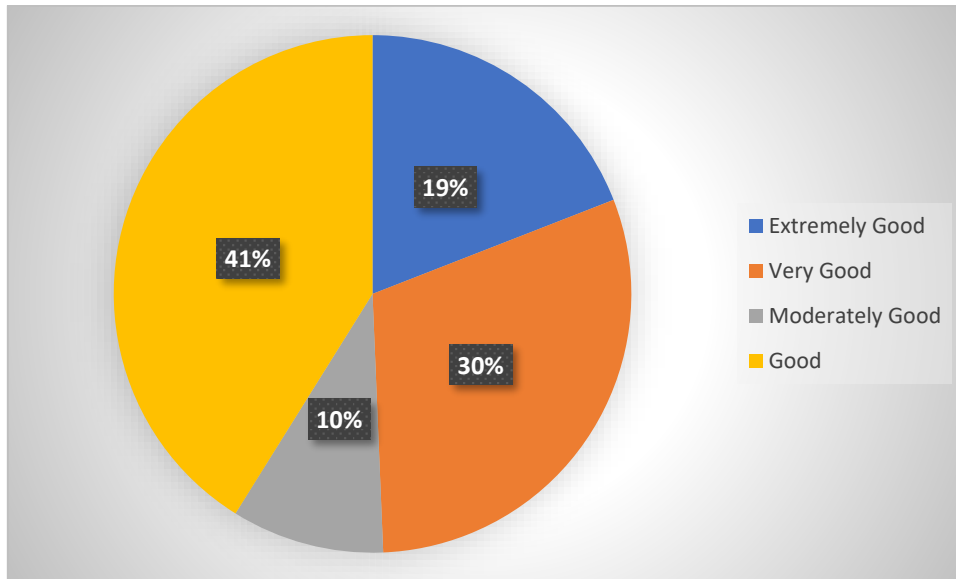

SOURASHTRA COLLEGE

(Autonomous)

(A Linguistic Minority Co-education Institution)

(Affiliated to Madurai Kamaraj University & Re-Accredited with 'B+' Grade by NAAC)
Vilachery Main Road, Pasumalai (P.O), Madurai-625004.

Website : sourashtracollege.com

E-Mail : soucollege@gmail.com

Contact No.: 87542 09994, 87542 08885

Students Feedback

AQAR 2023 – 2024

Relevance/learning value of project/ report