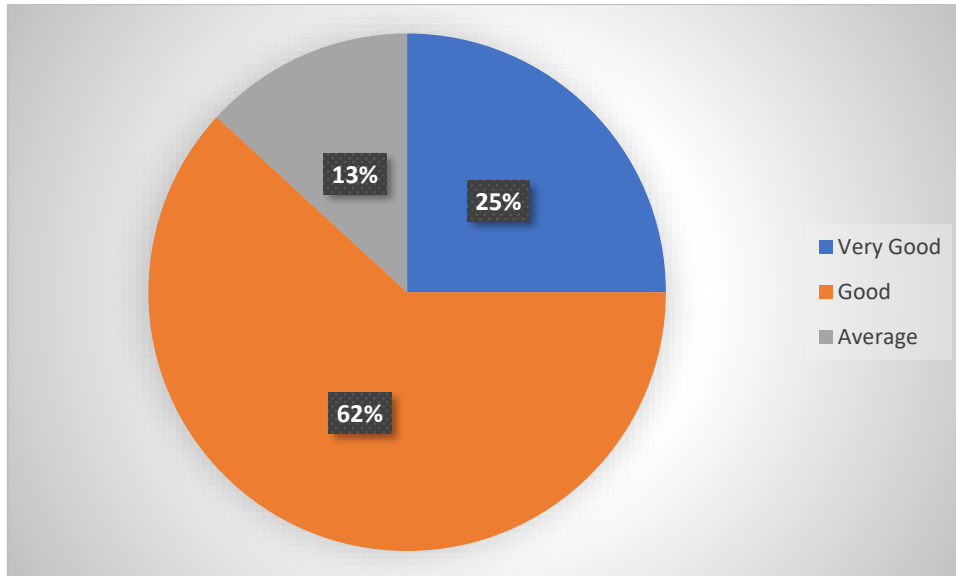

Website : sourashtracollege.com

E-Mail : soucollege@gmail.com

Contact No.: 87542 09994, 87542 08885

Students Feedback

AQAR 2023 – 2024

Were you able to get the prescribed readings?

The internal evaluation system as it exists is