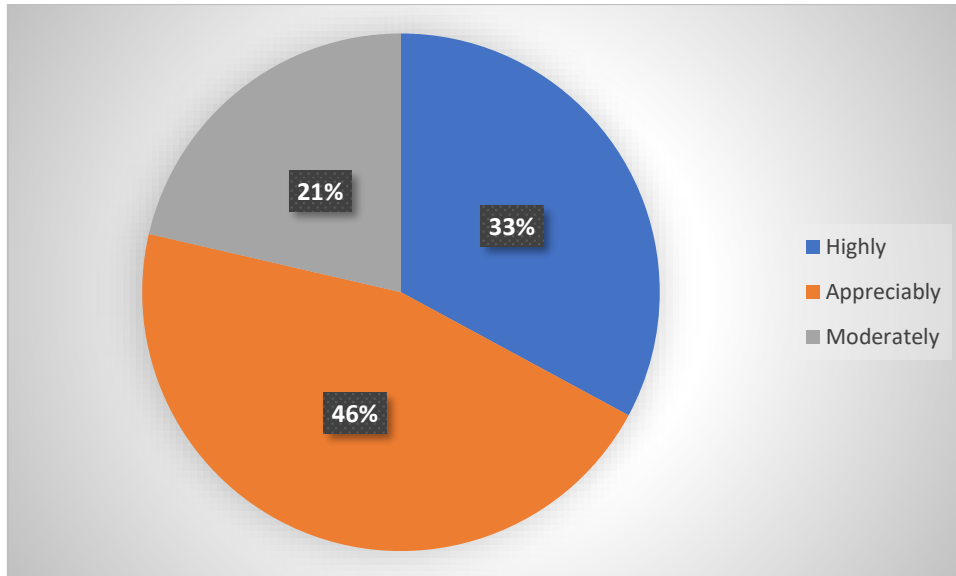

E-Mail : soucollege@gmail.com

Contact No.: 87542 09994, 87542 08885

Students Feedback

AQAR 2023 – 2024

Continuous Self-Assessment

OVERALL RATING OF THE PROGRAMME

Academic content

SOURASHTRA COLLEGE