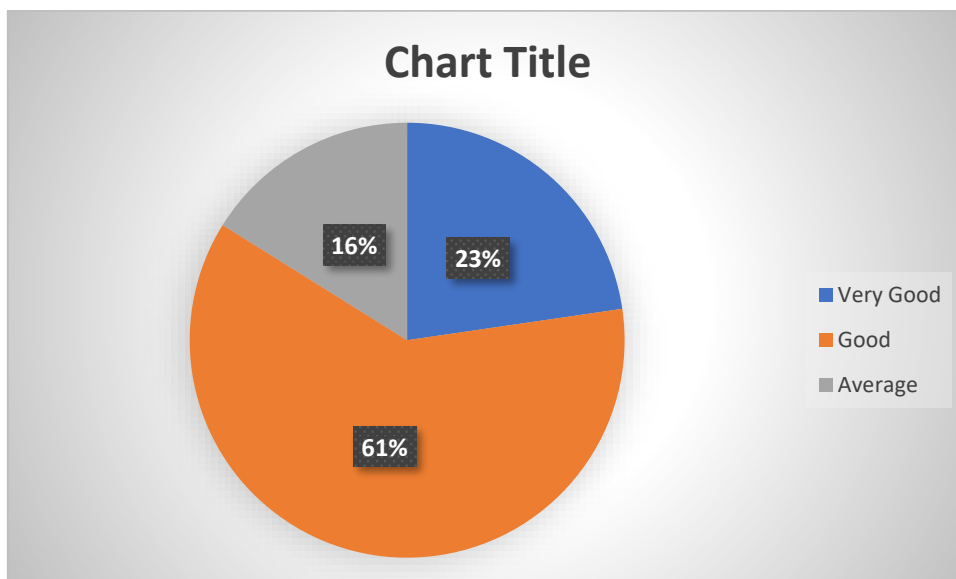

E-Mail : soucollege@gmail.com

Contact No.: 87542 09994, 87542 08885

Students Feedback

AQAR 2023 – 2024

Continuous Self-Assessment

OVERALL RATING OF THE PROGRAMME

Academic content

SOURASHTRA COLLEGE