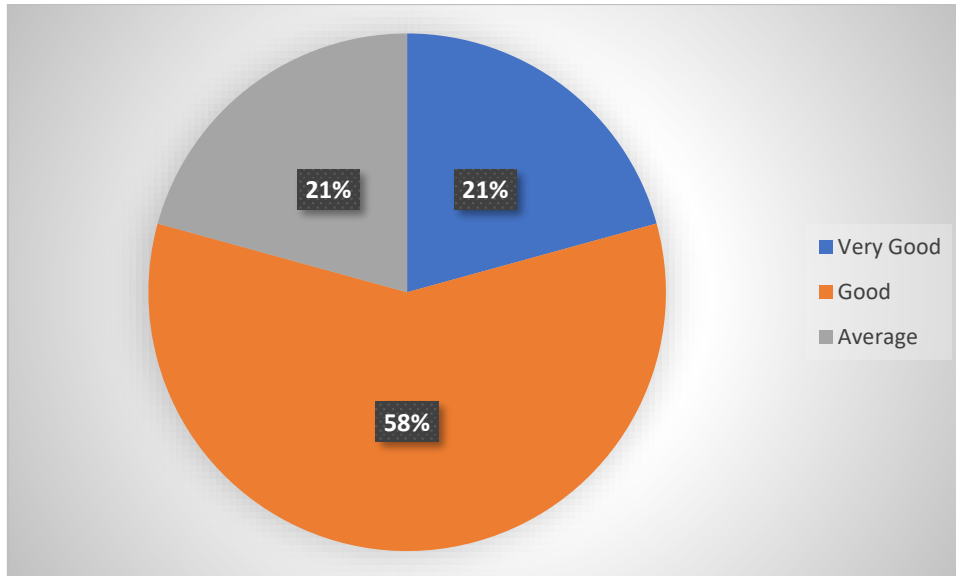

E-Mail : soucollege@gmail.com

Contact No.: 87542 09994, 87542 08885

Students Feedback

AQAR 2023 – 2024

Interaction with administration

Library facilities

SOURASHTRA COLLEGE

(Autonomous)