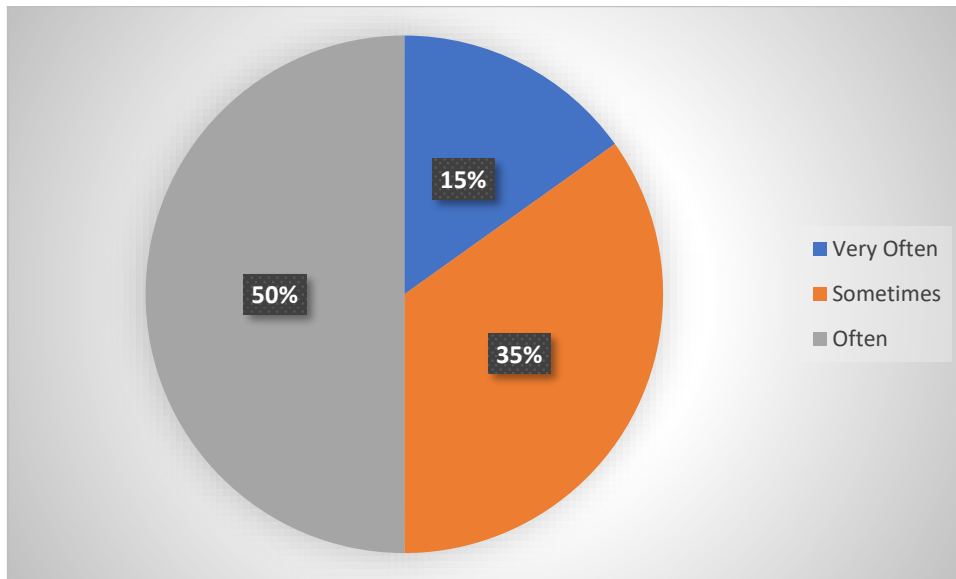

Website : sourashtracollege.com

E-Mail : soucollege@gmail.com

Contact No.: 87542 09994, 87542 08885

Students Feedback

AQAR 2023 – 2024

Did you participate in any of the extracurricular activities of the Department / College