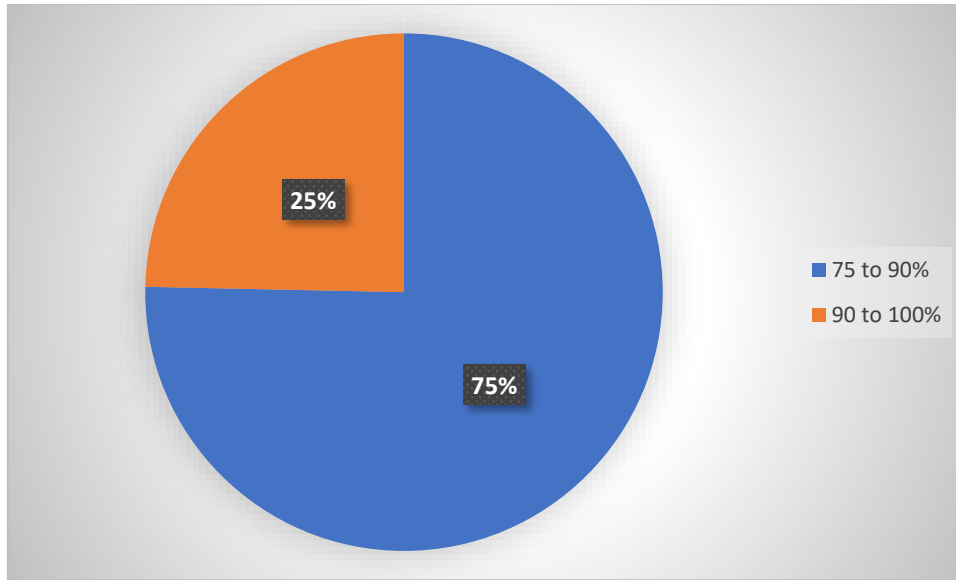

E-Mail : soucollege@gmail.com

Contact No.: 87542 09994, 87542 08885

Students Feedback

AQAR 2023 – 2024

How much of the syllabus was taught in class?

What is your opinion about the library holdings for the course?