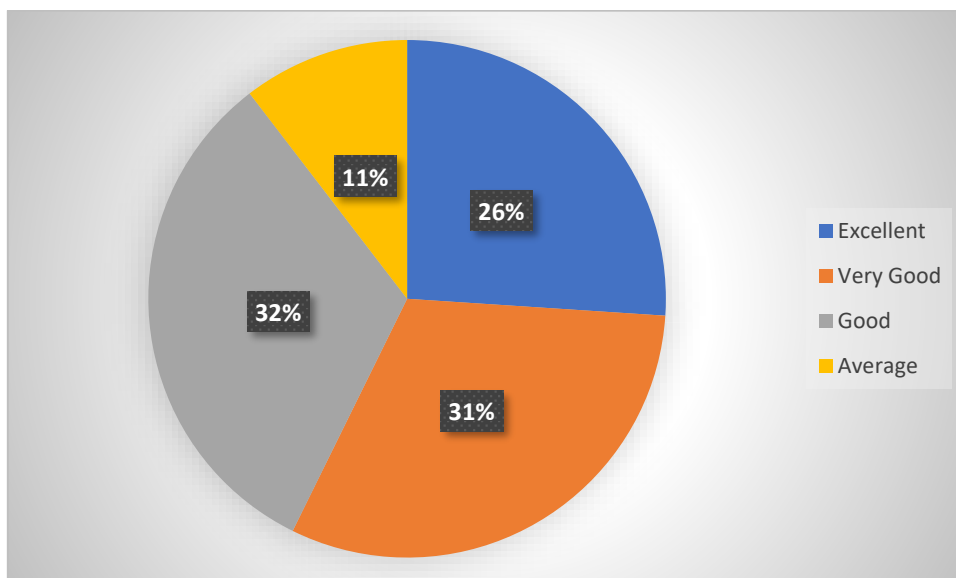

E-Mail : soucollege@gmail.com

Contact No.: 87542 09994, 87542 08885

Students Feedback

AQAR 2023 – 2024

Environment

Your opinion on college environment for conducive learning and overall development of the students