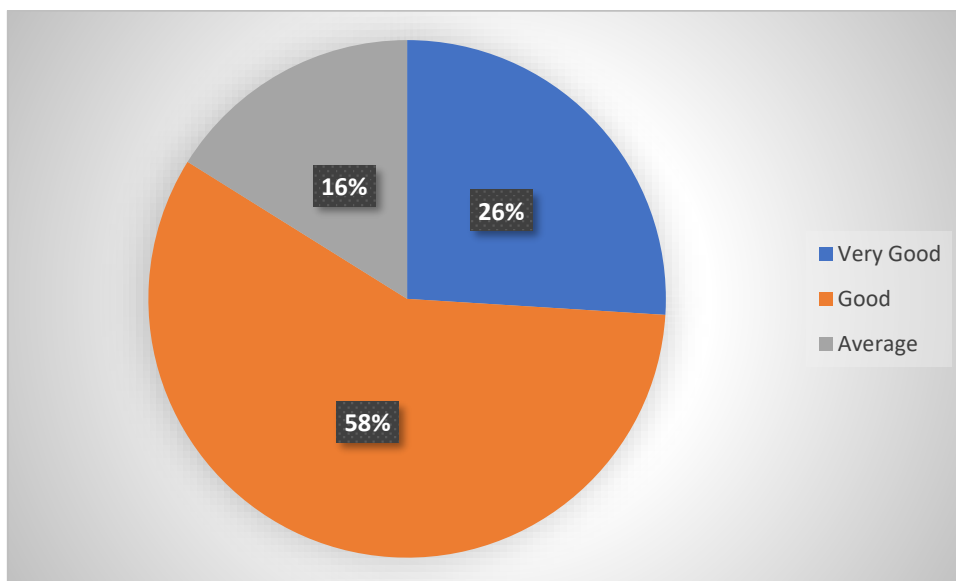

The internal evaluation system as it exists is