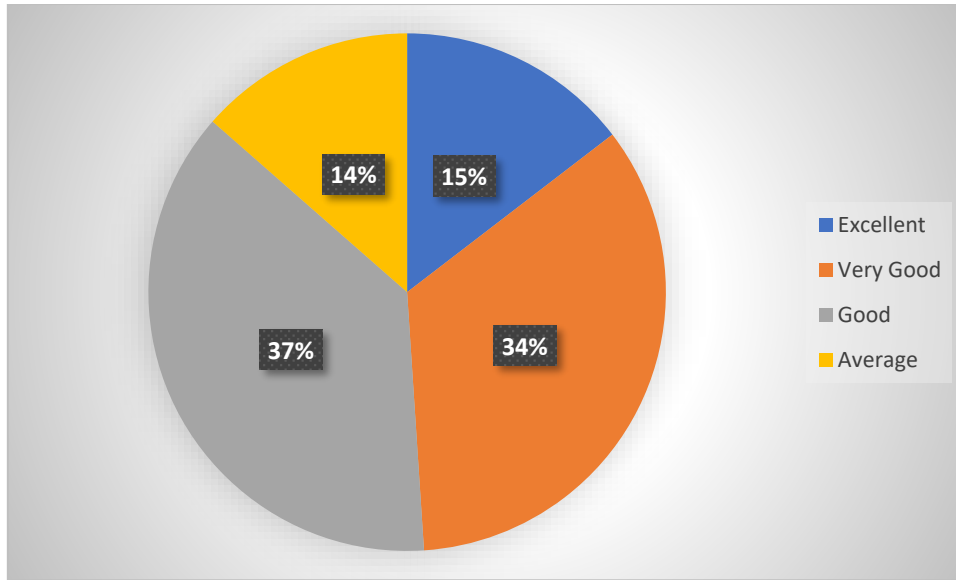

SOURASHTRA COLLEGE

(Autonomous)

(A Linguistic Minority Co-education Institution)

(Affiliated to Madurai Kamaraj University & Re-Accredited with 'B+' Grade by NAAC)
Vilachery Main Road, Pasumalai (P.O), Madurai-625004.

Website : sourashtracollege.com

E-Mail : soucollege@gmail.com

Contact No.: 87542 09994, 87542 08885

Students Feedback

AQAR 2023 – 2024

Counselling