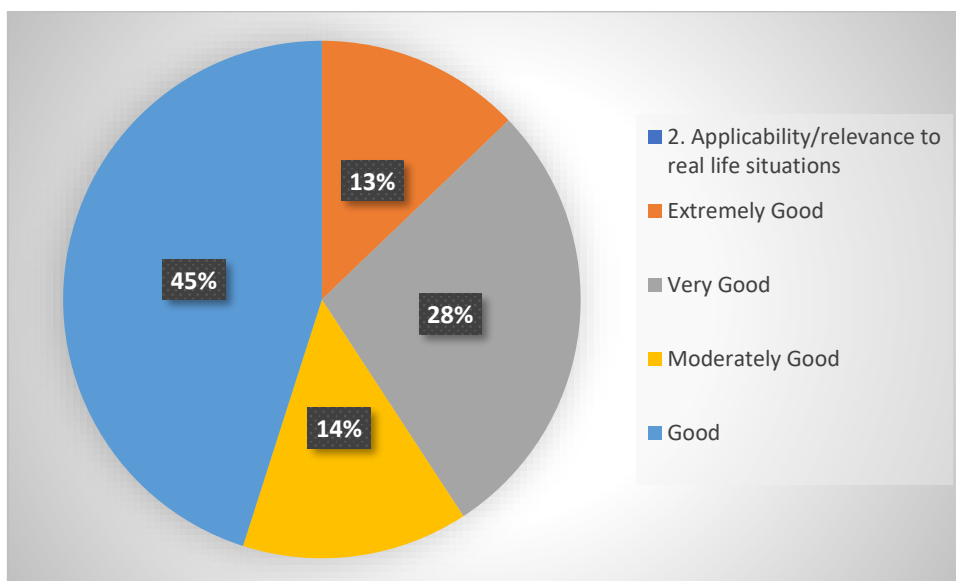

Applicability/relevance to real life situations