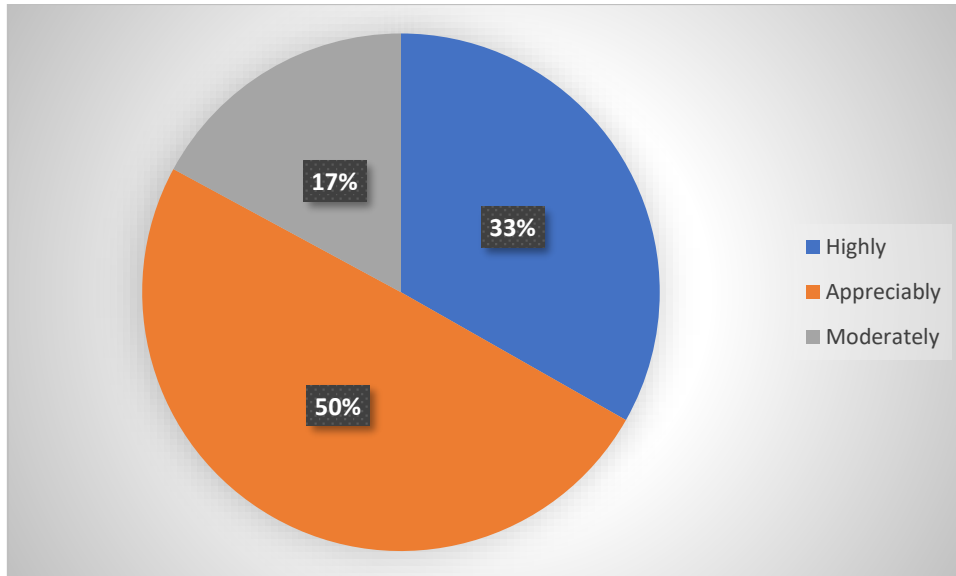

Website : sourashtracollege.com

E-Mail : soucollege@gmail.com

Contact No.: 87542 09994, 87542 08885

Students Feedback

AQAR 2023 – 2024

Understanding the course

Early discovery of difficulties

SOURASHTRA COLLEGE