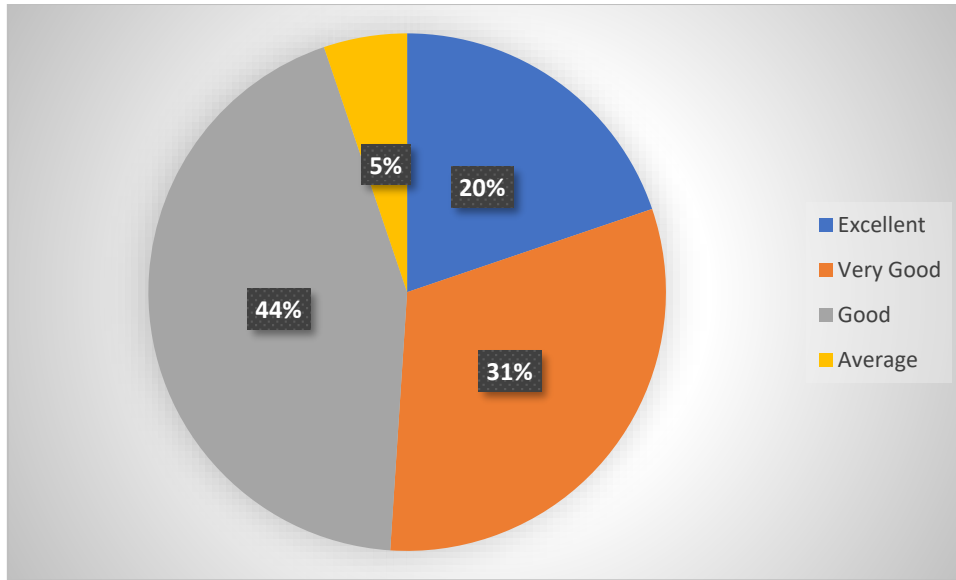

Website : sourashtracollege.com

E-Mail : soucollege@gmail.com

Contact No.: 87542 09994, 87542 08885

Students Feedback

AQAR 2023 – 2024

Curriculum (Syllabus)

Quality of Teaching

SOURASHTRA COLLEGE