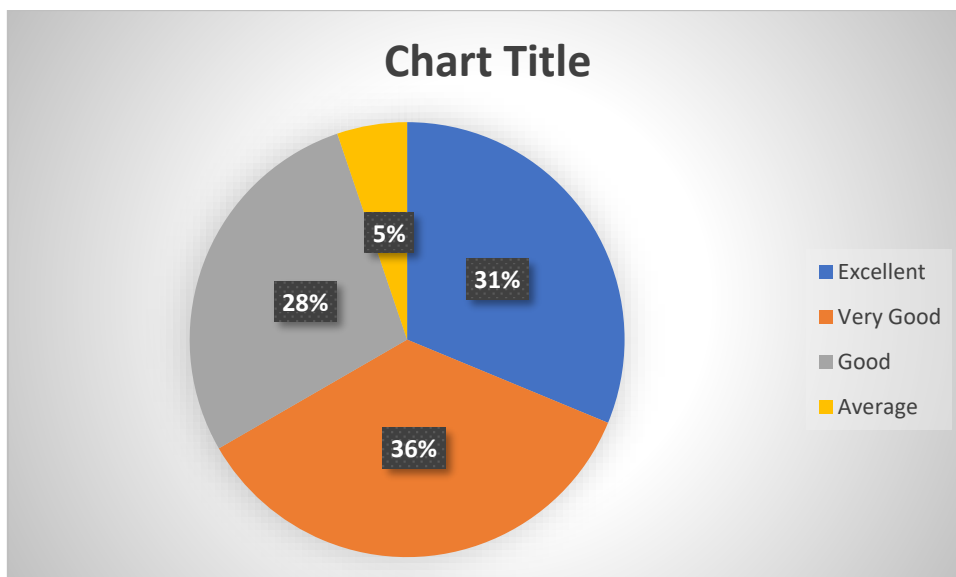

Website : sourashtracollege.com

E-Mail : soucollege@gmail.com

Contact No.: 87542 09994, 87542 08885

Students Feedback

AQAR 2023 – 2024

Curriculum (Syllabus)

Quality of Teaching

SOURASHTRA COLLEGE