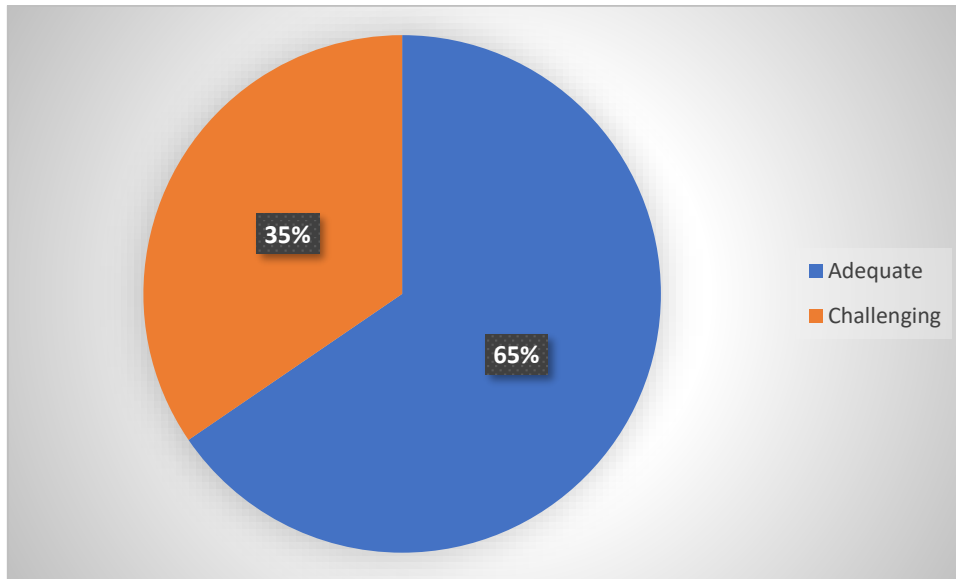

E-Mail : soucollege@gmail.com

Contact No.: 87542 09994, 87542 08885

Students Feedback

AQAR 2023 – 2024

syllabus

Your background for benefiting from the course

SOURASHTRA COLLEGE

(Autonomous)