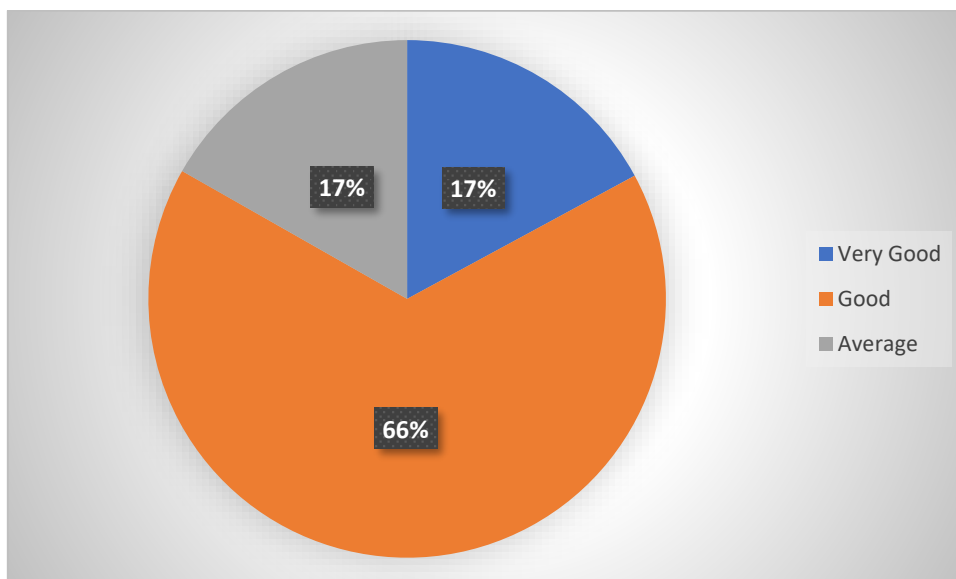

E-Mail : soucollege@gmail.com

Contact No.: 87542 09994, 87542 08885

Students Feedback

AQAR 2023 – 2024

Computer facilities

Recreational facilities

SOURASHTRA COLLEGE

(Autonomous)