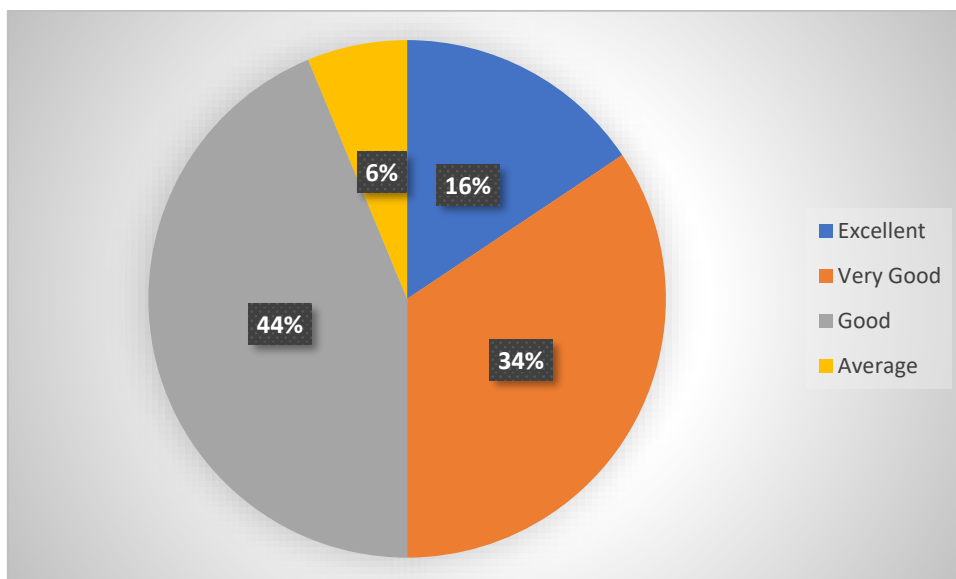

Website : sourashtracollege.com

E-Mail : soucollege@gmail.com

Contact No.: 87542 09994, 87542 08885

Students Feedback

AQAR 2023 – 2024

Are you satisfied with the examination system adopted in the College

How do you rate your satisfaction with the communication at the college end after completion of the course