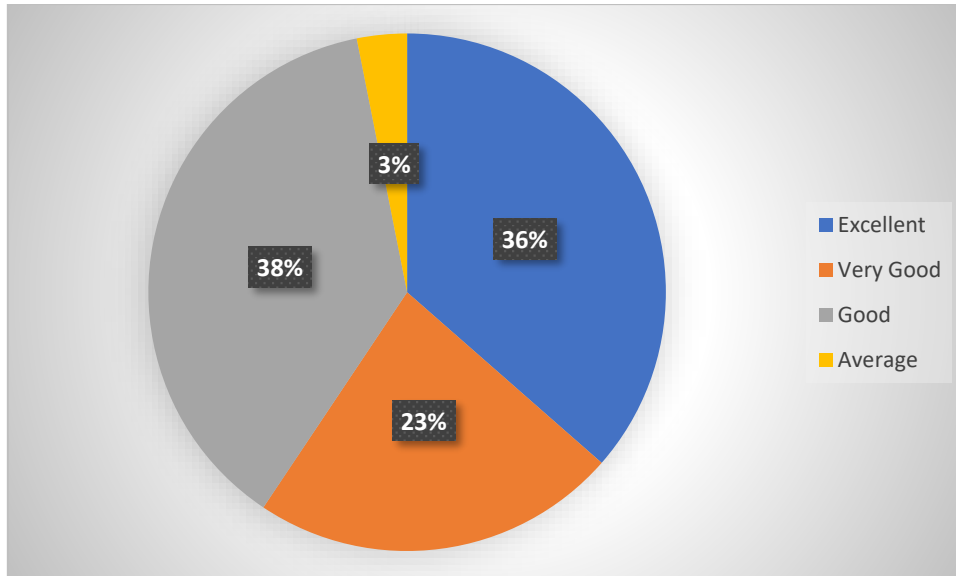

E-Mail : soucollege@gmail.com

Contact No.: 87542 09994, 87542 08885

Students Feedback

AQAR 2023 – 2024

Fee Structure

Hostel

SOURASHTRA COLLEGE

(Autonomous)