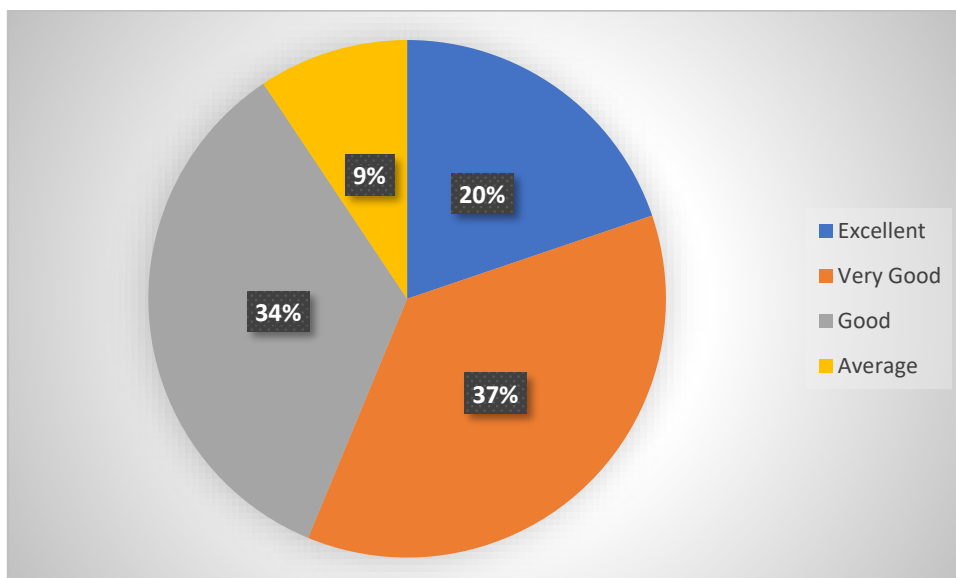

E-Mail : soucollege@gmail.com

Contact No.: 87542 09994, 87542 08885

Students Feedback

AQAR 2023 – 2024

Faculty

Quality of supporting material

ALUMNI FEEDBACK

Total Response: 96