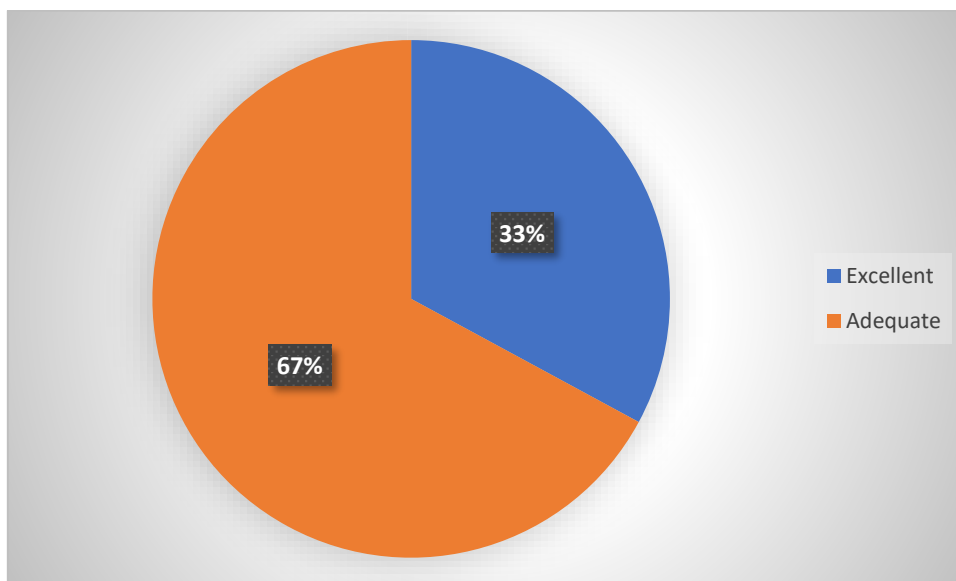

E-Mail : soucollege@gmail.com

Contact No.: 87542 09994, 87542 08885

Students Feedback

AQAR 2023 – 2024

How much of the syllabus was taught in class?

What is your opinion about the library holdings for the course?