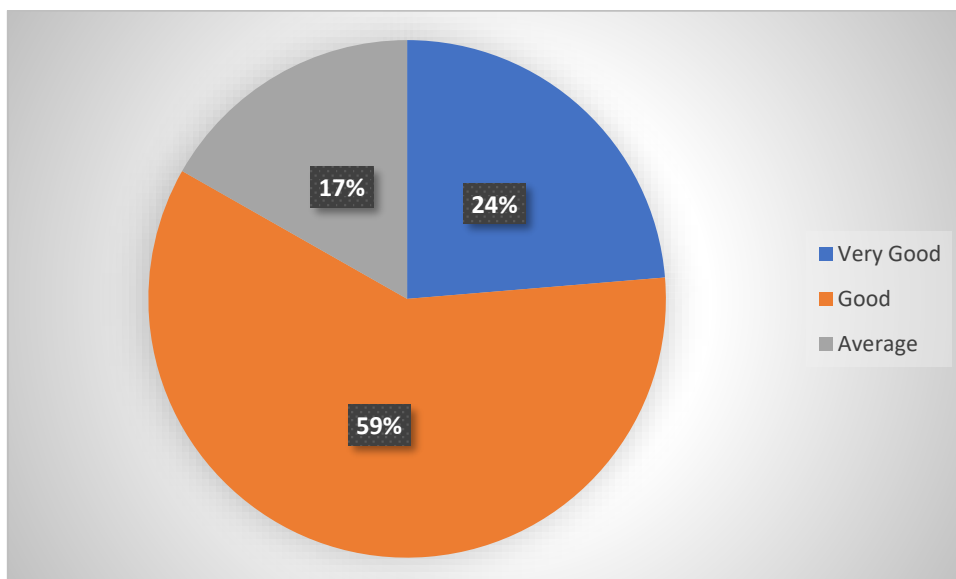

E-Mail : soucollege@gmail.com

Contact No.: 87542 09994, 87542 08885

Students Feedback

AQAR 2023 – 2024

Interaction with administration

Library facilities

SOURASHTRA COLLEGE

(Autonomous)