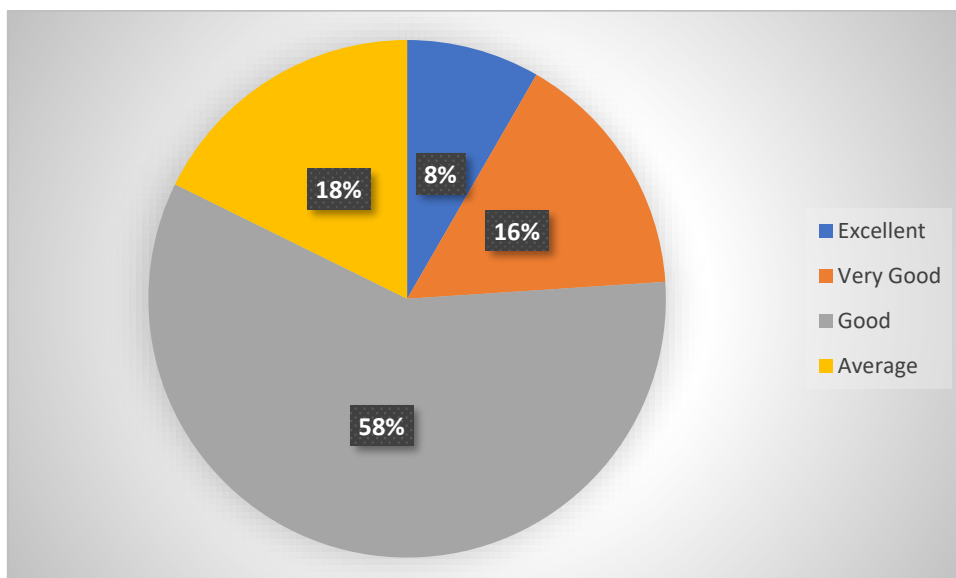

E-Mail : soucollege@gmail.com

Contact No.: 87542 09994, 87542 08885

Students Feedback

AQAR 2023 – 2024

Fee Structure

Hostel

SOURASHTRA COLLEGE

(Autonomous)