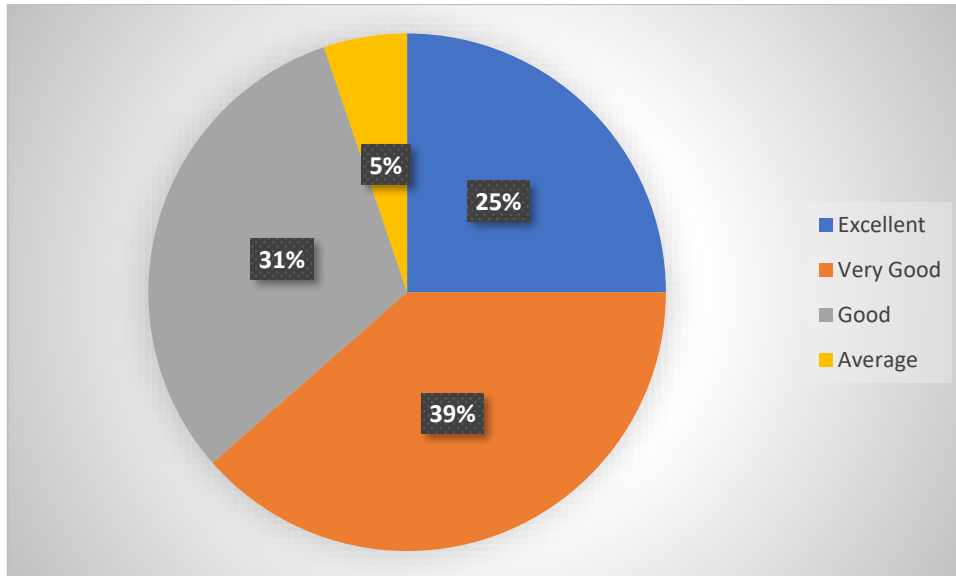

E-Mail : soucollege@gmail.com

Contact No.: 87542 09994, 87542 08885

Students Feedback

AQAR 2023 – 2024

Faculty

Quality of supporting material

ALUMNI FEEDBACK

Total Response: 96