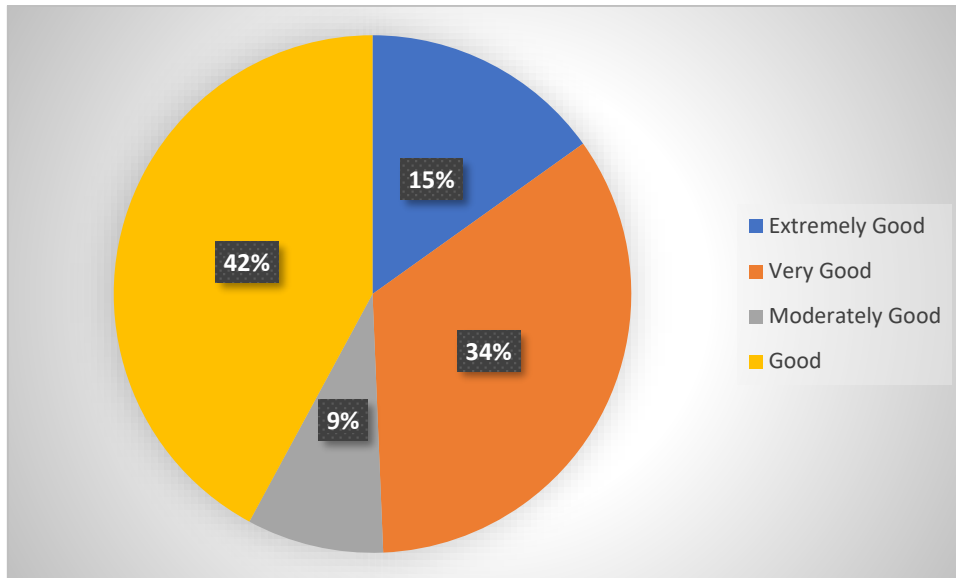

Website : sourashtracollege.com

E-Mail : soucollege@gmail.com

Contact No.: 87542 09994, 87542 08885

Students Feedback

AQAR 2023 – 2024

Depth of the course content

Extent of coverage of course

SOURASHTRA COLLEGE