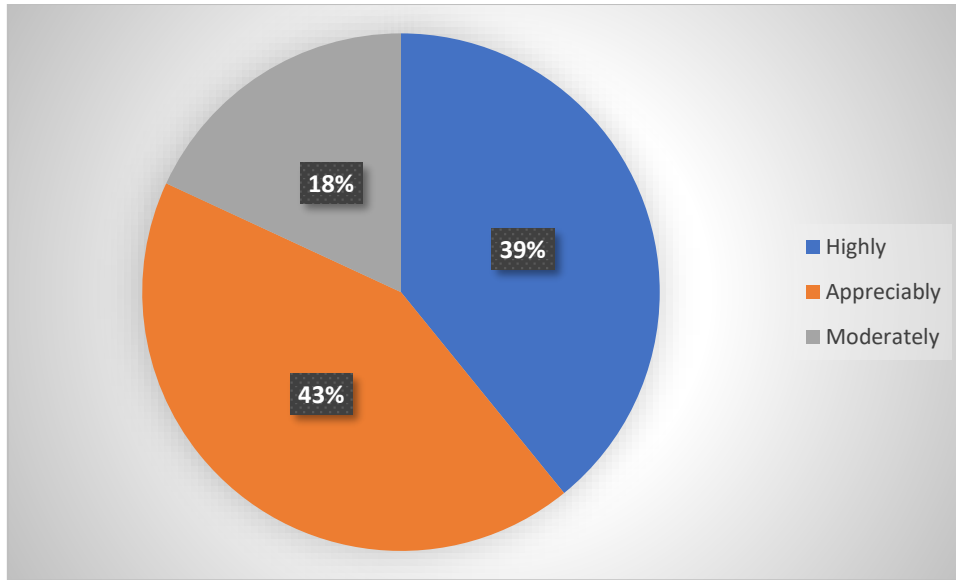

E-Mail : soucollege@gmail.com

Contact No.: 87542 09994, 87542 08885

Students Feedback

AQAR 2023 – 2024

Interaction with the teacher

Regular work

SOURASHTRA COLLEGE

(Autonomous)