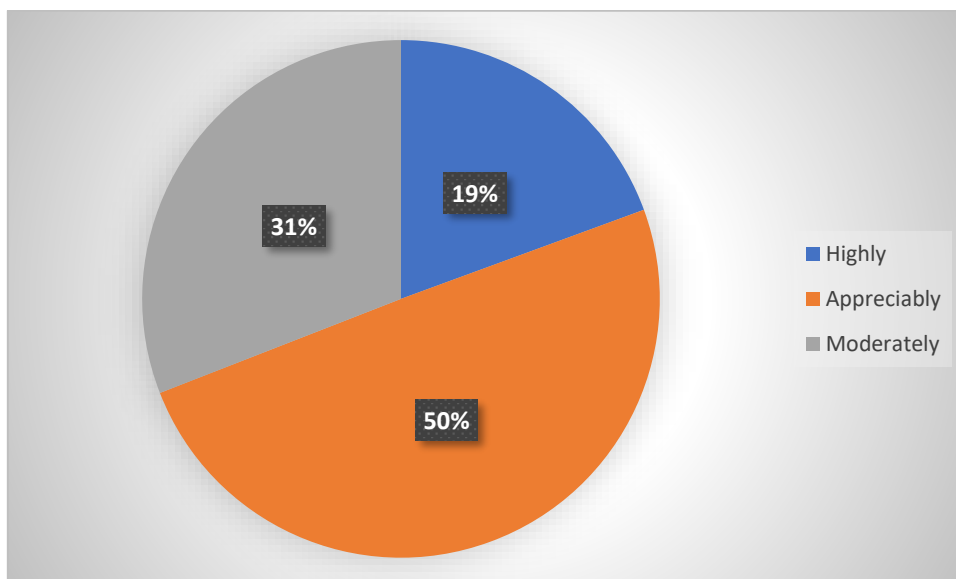

Website : sourashtracollege.com

E-Mail : soucollege@gmail.com

Contact No.: 87542 09994, 87542 08885

Students Feedback

AQAR 2023 – 2024

Understanding the course

Early discovery of difficulties

SOURASHTRA COLLEGE