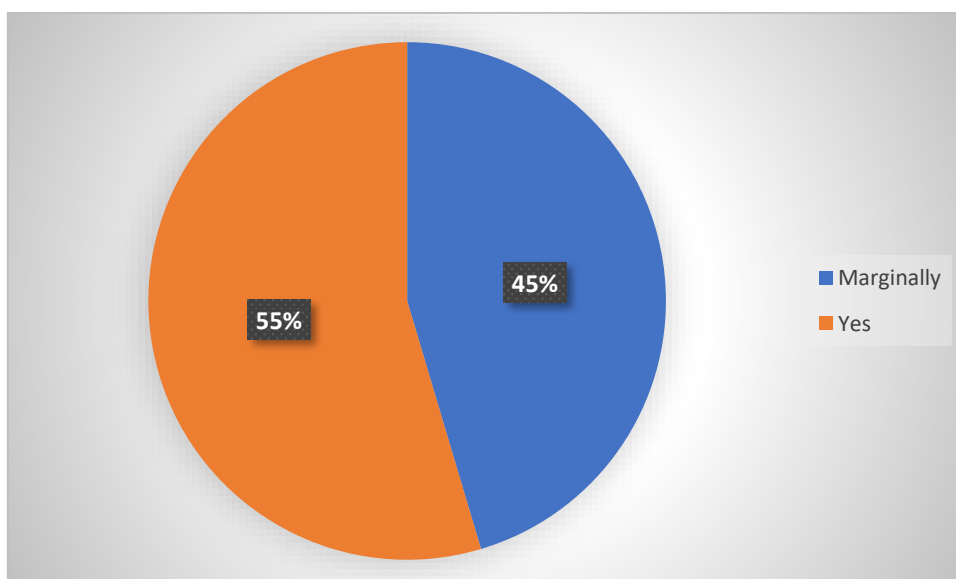

Has your time at the College been intellectually enriching