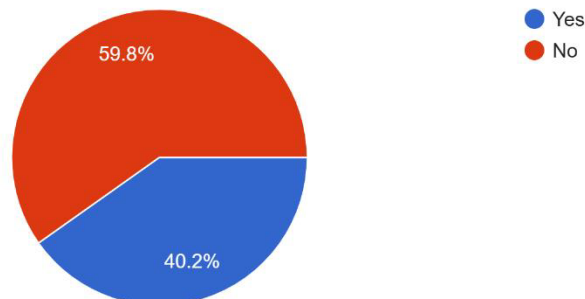

Are you engaged in any part time job ?

286 responses