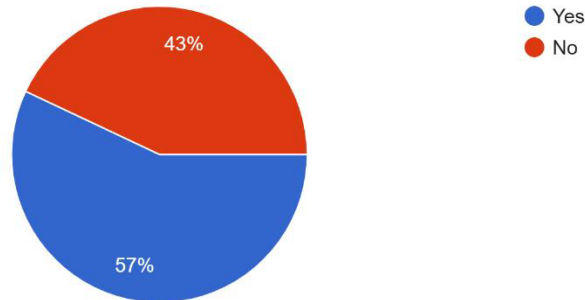

Are you studying any course after college hours ? (Certificate , Skill, Value Added Course, etc.)

286 responses