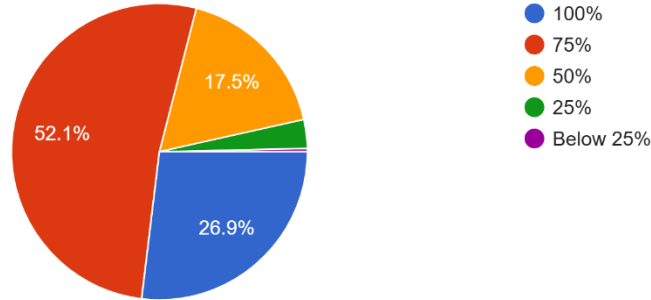

SOURASHTRA COLLEGE

(Autonomous)

(A Linguistic Minority Co-education Institution)

(Affiliated to Madurai Kamaraj University & Re-Accredited with 'B+' Grade by NAAC)
Vilachery Main Road, Pasumalai (P.O), Madurai-625004.

Website : sourashtracollege.com

E-Mail : soucollege@gmail.com

Contact No.: 87542 09994, 87542 08885

Students Feedback

AQAR 2023 – 2024

8. In your opinion, how much of the total weightage of a course should the internal assessment account for?

286 responses