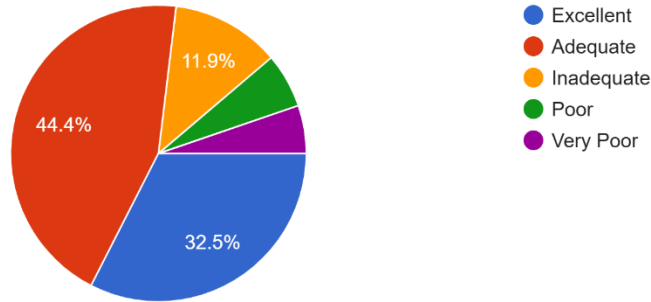

SOURASHTRA COLLEGE

(Autonomous)

(A Linguistic Minority Co-education Institution)

(Affiliated to Madurai Kamaraj University & Re-Accredited with 'B+' Grade by NAAC)
Vilachery Main Road, Pasumalai (P.O), Madurai-625004.

Website : sourashtracollege.com

E-Mail : soucollege@gmail.com

Contact No.: 87542 09994, 87542 08885

Students Feedback

AQAR 2023 – 2024

5. What is your opinion about the library holdings for the course?

286 responses