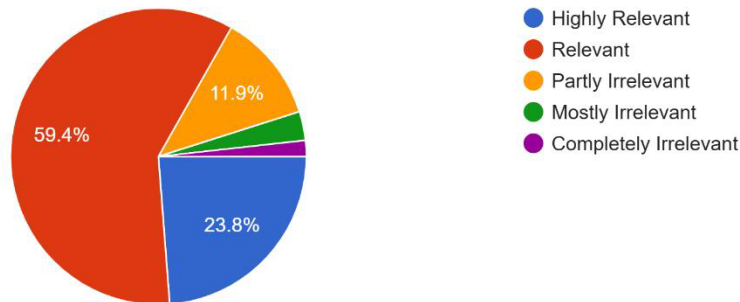

286 responses

3. Your background for benefiting from the course was

286 responses

4. How much of the syllabus was taught in class?

286 responses

SOURASHTRA COLLEGE

(Autonomous)

(A Linguistic Minority Co-education Institution)