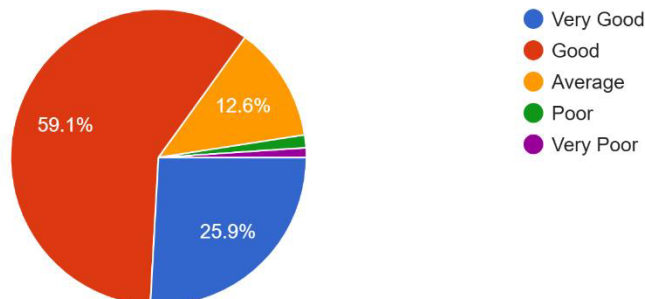

7. The internal evaluation system as it exists is

286 responses