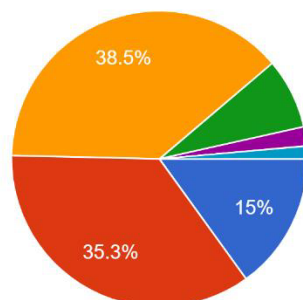

286 responses

2. Applicability/relevance to real life situations

286 responses

3. Depth of the course content

286 responses

SOURASHTRA COLLEGE

(Autonomous)

(A Linguistic Minority Co-education Institution)