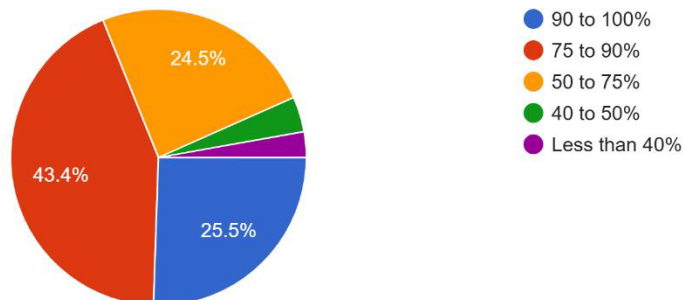

286 responses

3. Your background for benefiting from the course was

286 responses

4. How much of the syllabus was taught in class?

286 responses

SOURASHTRA COLLEGE

(Autonomous)

(A Linguistic Minority Co-education Institution)