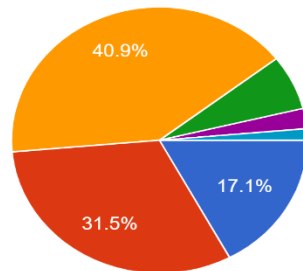

286 responses

2. Applicability/relevance to real life situations

286 responses

3. Depth of the course content

286 responses

SOURASHTRA COLLEGE

(Autonomous)

(A Linguistic Minority Co-education Institution)