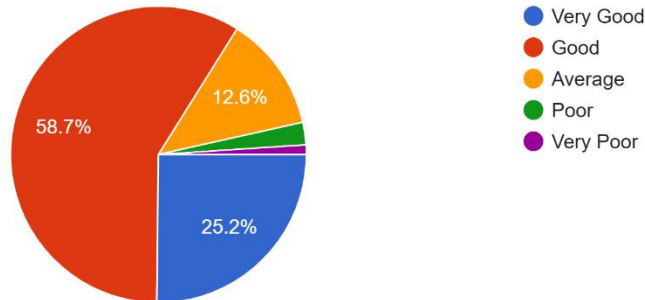

Students Feedback

AQAR 2023 – 2024

5. What is your opinion about the library holdings for the course?

286 responses

6. Were you able to get the prescribed readings?

286 responses

7. The internal evaluation system as it exists is