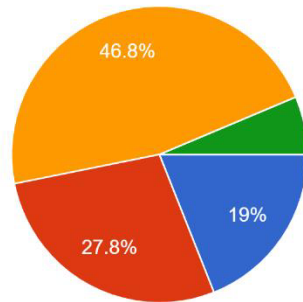

Curriculum (Syllabus)

79 responses

- Excellent
- Very Good
- Good
- Average
- Below Average