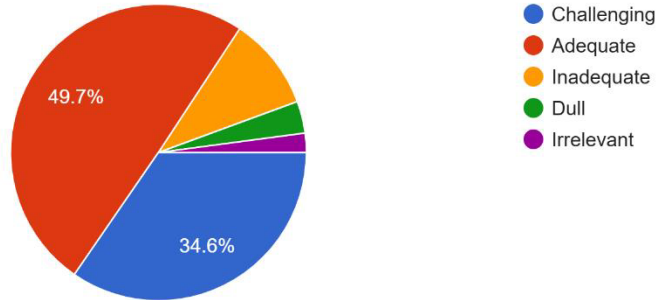

286 responses

3. Your background for benefiting from the course was

286 responses

4. How much of the syllabus was taught in class?

286 responses

SOURASHTRA COLLEGE

(Autonomous)

(A Linguistic Minority Co-education Institution)