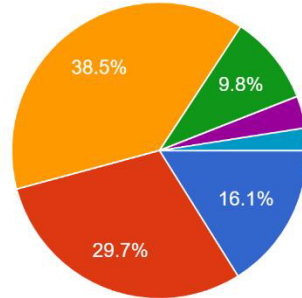

4. Extent of coverage of course

286 responses