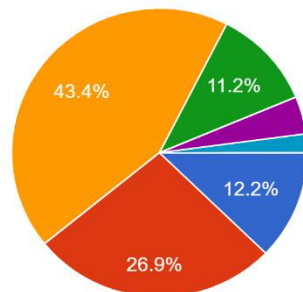

286 responses

2. Applicability/relevance to real life situations

286 responses

3. Depth of the course content

286 responses

SOURASHTRA COLLEGE

(Autonomous)

(A Linguistic Minority Co-education Institution)