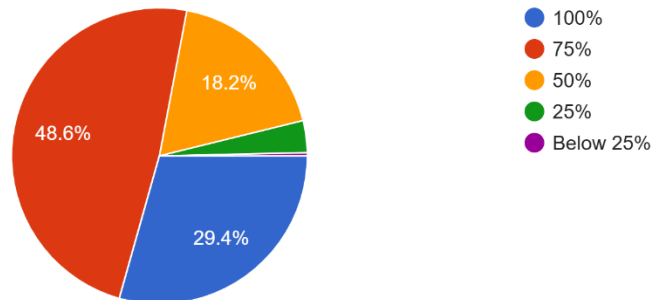

9. The internal assessment system operated (give percentage)

286 responses