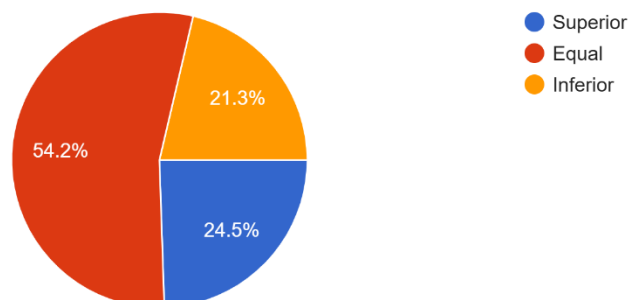

286 responses

9. The internal assessment system operated (give percentage)

286 responses

10. When you meet other college students of similar programme how do you feel about your programme ?

286 responses

SOURASHTRA COLLEGE