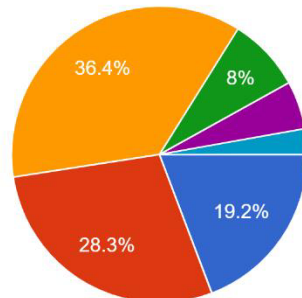

Students Feedback

AQAR 2023 – 2024

4. Extent of coverage of course

286 responses

5. Relevance/learning value of project/ report

286 responses

6. Overall rating

286 responses