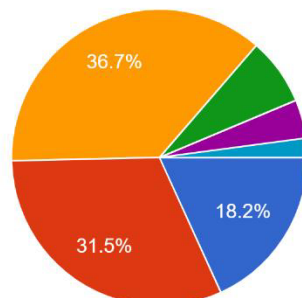

Students Feedback

AQAR 2023 – 2024

4. Extent of coverage of course

286 responses

5. Relevance/learning value of project/ report

286 responses

6. Overall rating

286 responses